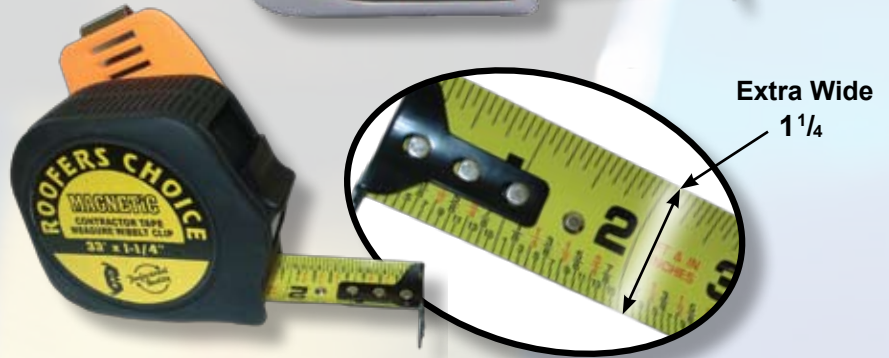

RSTP-300

RSTP-330

Magnetic Clip Tape Measure

- 33' X 1 1/4"
- With Belt Clip
- Extra wide

714-33T

Keson 25' Tape Measure

- Rubber shield measuring tape
- Non-Slip grip
- Retail carded
- Extra wide

TPW-25