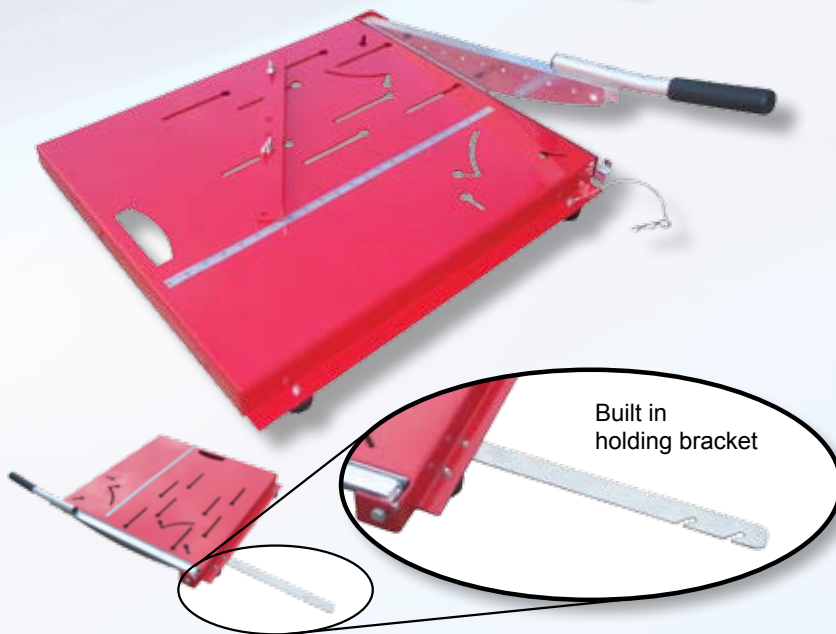

Shingle Cutter

Replacement Cutter Blade

Replacement Blade

4' Folding Flashing Brake

- Light weight for easy roof loading
- Holds flashing up to 4' long
- Bending slot $\frac{3}{8}$ inch on side and $3\frac{1}{4}$ inch on other side