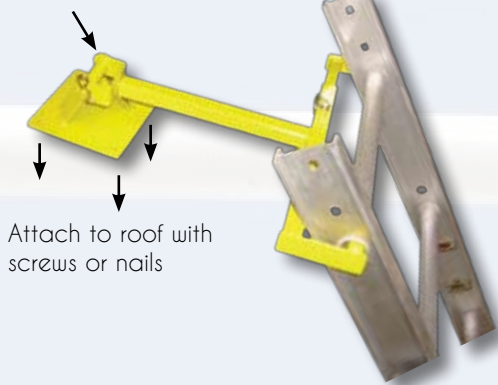

3 Rung Ladder Jack

A box of 2 units

LD-3rung

Ladder Accessories

This item saves lives!

Swivel will attach to any roof pitch or fascia

Attach to roof with screws or nails

C&R
Exclusive item