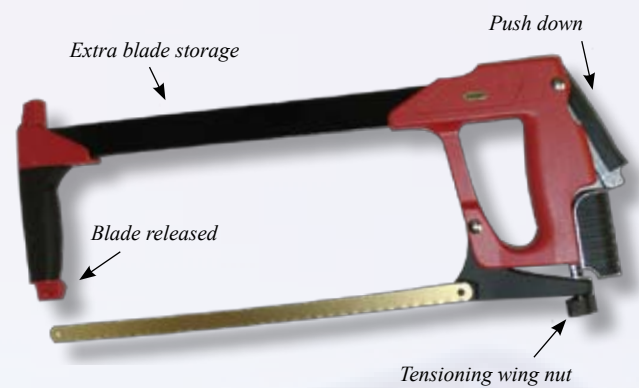

Super Heavy Duty Hacksaw

- With quick release blade change
- Cushioned grip handle
- Extra blade can be stored in top bar
- Blade can be positioned for 55° or 90° cutting

H-2015

Premium Heavy Duty Hacksaw