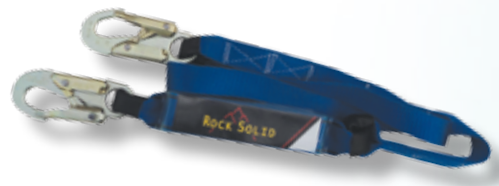

Lan-Rope

Sliding Rope Grab

- Fits 5/8" safety ropes
- Locks automatically when a fall occurs

RG-03

- With shock pack

SRG-Lanyard

Lanyard with Shock Pack

- In the event of a fall, the pack expands 3 1/2 ft. to reduce fall forces, while a back-up safety strap deploys for added fall protection
- Lightweight polyester webbing
- 6 ft. lanyard length
- (2) double-locking snap hooks
- Meets OSHA and ANSI standards
- Retail Poly bagged