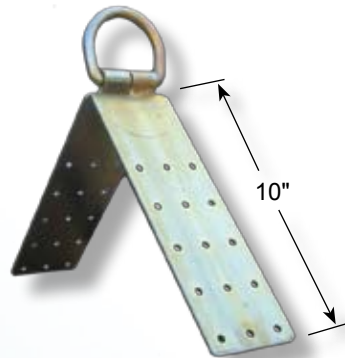

Reusable Roof Peak Anchor

- Powder coated red
- Heavy duty steel
- May be mounted flat
- All retail packaged
- Meets OSHA requirement

PeakAnchor

ROCK SOLID

Reusable Roof Peak Anchor

- HD Zinc plated anchor
- May be mounted flat
- Meets OSHA requirement

CRPK-Anchor