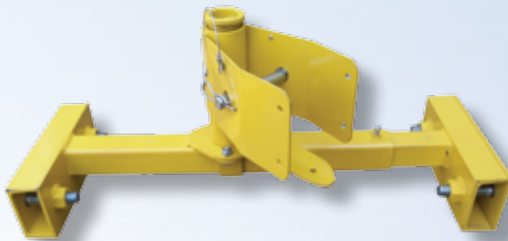

Standing Seam Roof Clamp

- Set screw leg adjustment for 24" to 36" seam spacing
- Clamps pinch mount to seams. No penetration of roof material required
- Allows retractable lifeline to swivel 360 degrees
- 310 lbs. capacity
- Meets OSHA and ANSI requirement

00250