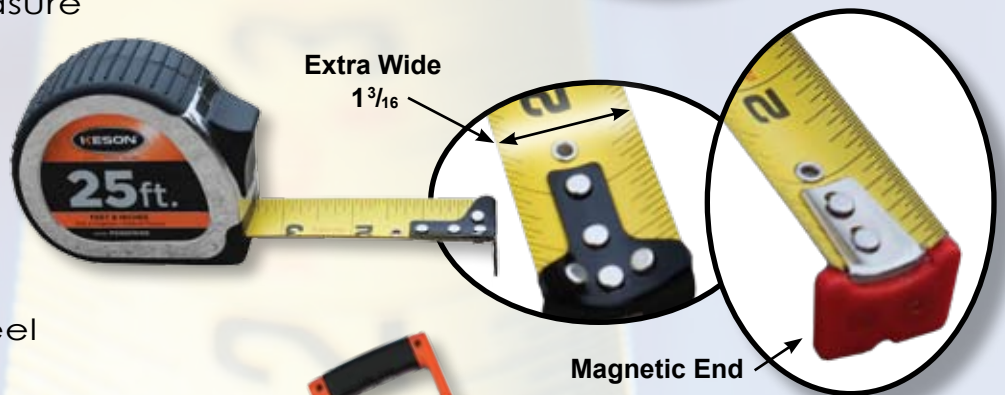

Tape Measures

Rock Solid Tape Measure 25', 30' and 33'

- Retail carded

RSTP-250

RSTP-300

RSTP-330

Magnetic Clip Tape Measure

- 33' X 1 1/4"
- With Belt Clip
- Extra wide

714-33T

Keson 25' Tape Measure

- Rubber shield measuring tape
- Non-Slip grip
- Retail carded
- Extra wide

TPW-25

- Magnetic end

TPME-25

Keson 100' Open Reel Tape Measure

Ke-100-tape

Rock Solid 100' Open Reel Tape Measure

ORTP-100

Rock Solid 100' Fiberglass Tape Measure

- With ABS case

ABSTP-100

4" Measuring Wheel

- Compact size with single wheel

4SWHL

12" Measuring Wheel

- 36" circumference wheel

12WHL