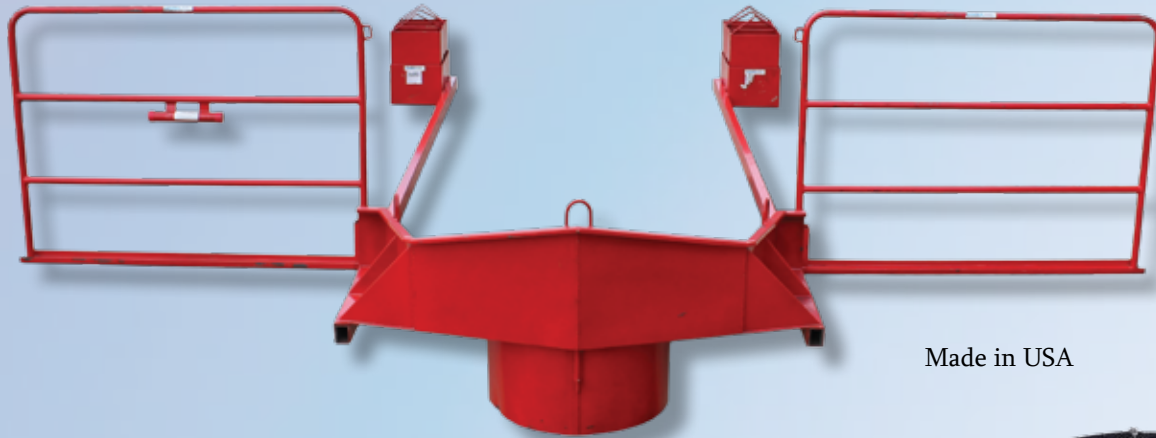

Made in USA

Trash Chute System

System includes top hopper, support beams, counterweights, safety rails. After assembly, the system allows an unobstructed path to the hopper-wheelbarrows, workhorses and dump trays can roll directly to the hopper without any support beams getting in the way. Safety guard rails at the roof edge keep your workers safe. The counterweights at the ends of the support arms hold the system securely to the deck while the opposite ends project beyond the roof edge to support the trash chutes. *Chute Sold Separately*

TrashCS