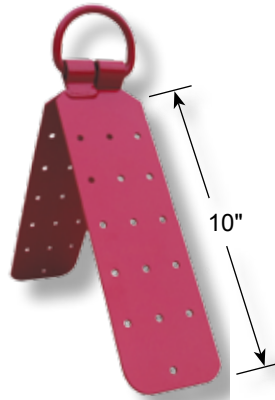

DT-Harness

Rock Solid Construction Harness

- Side D-rings
- Belt loop legs for quicker attachment

Construction Harness

Snappy Anchor

- Disposable anchor
- Bend to any roof pitch
- Meets OSHA requirement

Snappy Anchors Box of 25
Snappy Anchors Single