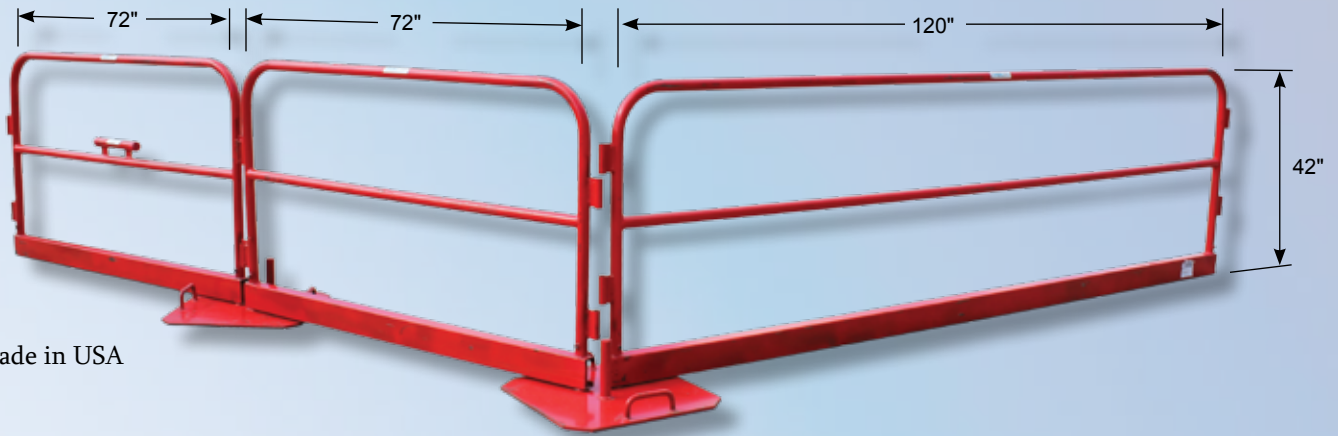

Made in USA

Guardrail Systems with Steel Toe Boards

Guardrail Systems with Toe boards were original tested by an independent outside testing laboratory to exceed current OSHA requirements for a "Motion Stopping Safety System" when properly set up. These systems are less expensive per foot than other guardrail systems, PLUS these systems come with 4" metal toe boards already in place. Toe board, such as 2 X 6 boards must be purchased with all other systems. 2" X 4" boards cannot be used since they are not actually 4" high.

6 feet Guardrail and Toe Board

GRTB-6B

10 feet Guardrail and Toe Board

GRTB-10B

Made in USA