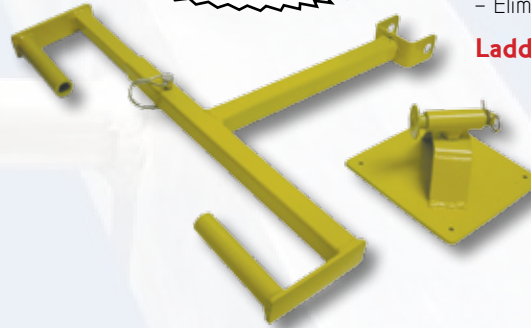

3 Rung Ladder Jack

A box of 2 units

LD-3rung

Ladder Accessories

This item saves lives!

Swivel will attach to any roof pitch or fascia

Attach to roof with screws or nails

C&R
Exclusive item

Ladder Anchor

- Securely fastens ladder to the roof
- Slides in rung on ladder
- Eliminates ladder movement or sliding

Ladder-Reststop

Safety Rail Extension Bars

- Attaches to most standard design extension ladders
- Reduces chances of fall by allowing climber to step directly onto roof or into ladder