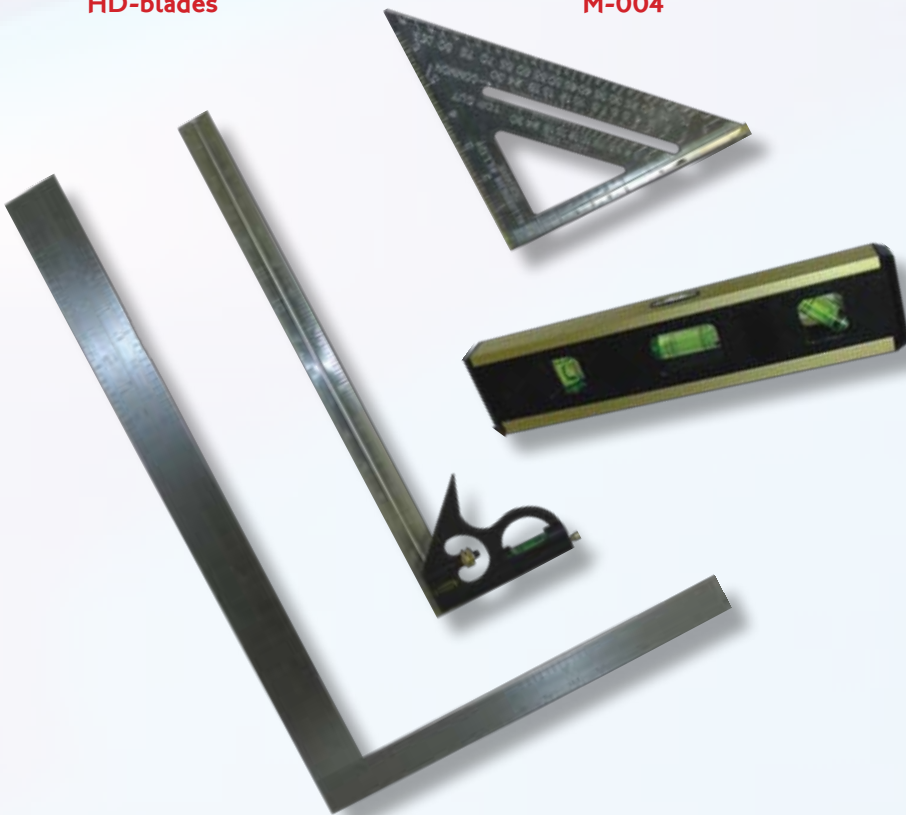

HD-blades

Aluminum Alloy Square

- Lightweight 7" multipurpose square
- For straight or angle cuts

M-004

Folding Metal Sawhorse

- Great for siding and plywood jobs
- Sold individually

CRASAWH

9" Torpedo Level