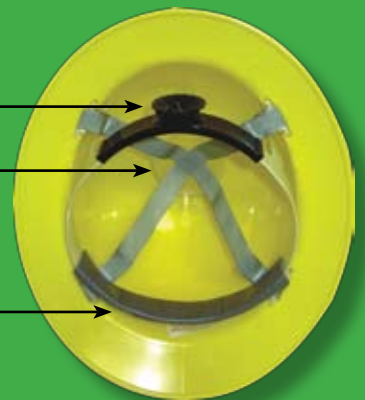

Ratchet suspension features easy turn knob

4-point comfortable impact absorbing suspension

Cushioned brow pad for better fit