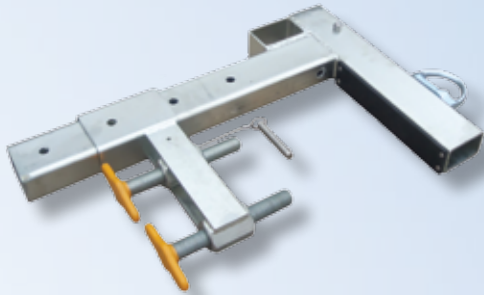

SW-Rail

Side Wall Bracket

- Rated for 2 workers per 8' section plus 75 lbs.
- Folds for compact storage and transportation

SW-Bracket

Parapet Anchor System

- Single point tie-off
- Easy to grip adjustment handles
- Safety pin allows for secure and simple adjustments
- Anchor can fit wall from 4" to 20" thick
- Can be used with shock absorbing lanyards or retractable lifelines
- Meets OSHA and ANSI requirement
- Weight 31 lbs.

I5171

Standing Seam Roof Clamp

- Set screw leg adjustment for 24" to 36" seam spacing
- Clamps pinch mount to seams. No penetration of roof material required
- Allows retractable lifeline to swivel 360 degrees
- 310 lbs. capacity
- Meets OSHA and ANSI requirement