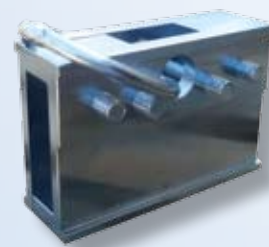

Long Handle Hoisting Wheel

- Convert any ladder to a Hoisting Wheel
- 12" aluminum wheel, bearings and a sturdy all steel frame
- Hoisting Wheels accommodate both $\frac{3}{4}$ " and 1" manila rope
- Powder coated orange

LHH-Wheel

Hook Style Hoisting Wheel

- 12" aluminum wheel, bearings and a sturdy all steel frame
- Hoisting Wheels accommodate both $\frac{3}{4}$ " and 1" manila rope
- Powder coated orange

HH-Wheel

Pig Tail Hook

- Made out of $\frac{1}{2}$ " round steel
- Used for hauling buckets and other materials to the roof

PT-H

3 Strand Manila Rope with Forged Snap Hook

Available in sizes:

- $\frac{3}{4}$ " X 60' **Manhook-60**
- $\frac{3}{4}$ " X 75' **Manhook-75**
- $\frac{3}{4}$ " X 100' **Manhook-100**

Core Cutter

- Powder coated
- 2" core sample

CC-110

Two Way Standing Seam Roof Anchor

- Unique reversible design allows for seams up to 1" wide X 2" tall
- Anchors securely without damage to completed roof
- Designed for one person single tie off and can be used with retractable lanyards, vertical lifelines, and shock absorbing lanyards
- Meets OSHA requirement

10600