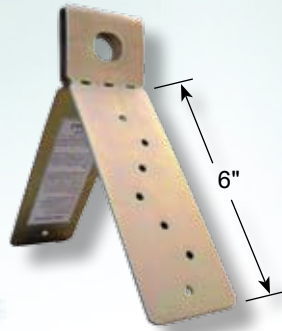

Snappy Anchor

- Disposable anchor
- Bend to any roof pitch
- Meets OSHA requirement

Snappy Anchors Box of 25
Snappy Anchors Single