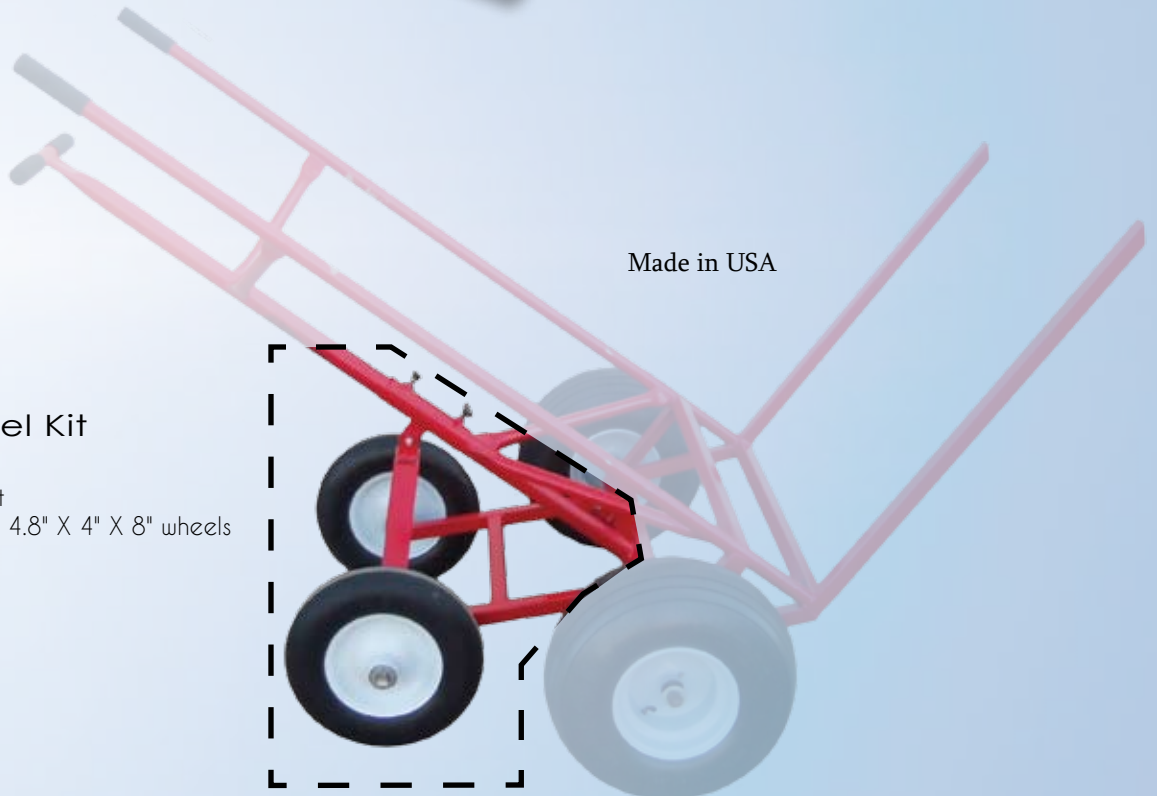

Made in USA

Dolly Wheel Kit

- All steel frame
- Very lightweight
- With pneumatic 4.8" X 4" X 8" wheels

Dolly-Kit