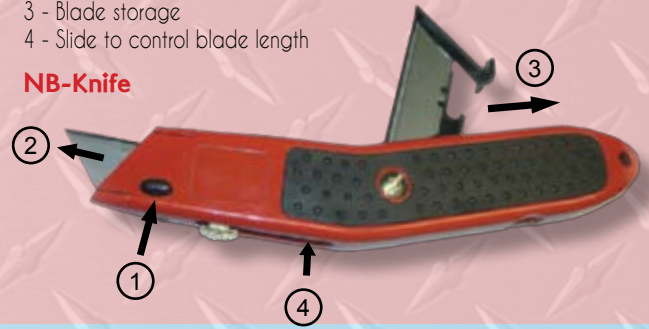

KN-3

Econo-Flex EZ Knee Pads

- Good comfort
- Protects in extreme conditions
- Minimum investment allows for disposal

EZ

Oversized 8³/₈"

Releasable Blade Knife with Easy Button

Quick Release Blade

- 1 - Push easy button
- 2 - Blade is released for quick change
- 3 - Blade storage
- 4 - Slide to control blade length

NB-Knife

Roofer's Knife

- All metal knife with 3 blades
- Fits blades 30 and MSS-wraps

100

Breakaway Knife

Available in

- BK-Large**
- BK-Small**

20 Breakaway Knives per Fishbowl Display

LargeBreakaway-Bowl

Carpet Knife

- "Rock Solid" brand
- Slotted blade
- Retail carded

CK-3028

Bulk Pack Quick Change Knife with Rubber Grip

- This item is sold without box display and sheath
- Comparable to the QC24