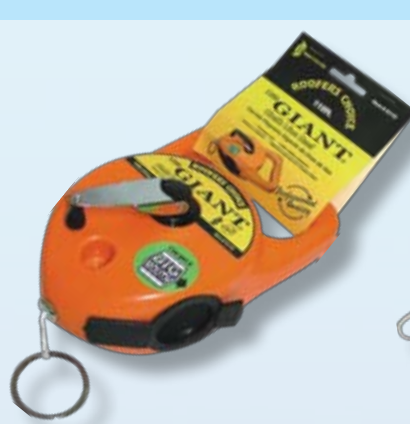

- MSI25-Limestone**
- MSI25-MedBronze**
- MSI25-Stone**
- MSI25-Tan**
- MAI25-White**

Chalk & Reels

NEW

Hornet

- 115 ft. with heavy duty cord and pull ring
- Holds almost 1 lb. of chalk
- Rubber Grip
- Site glass for chalk refill

HCR-15G

Little Giant

- 110 ft. with heavy duty cord and pull ring
- Holds almost 1 lb. of chalk

G110

Giant

- 150 ft. with heavy duty cord and pull ring
- Holds over 1 lb. of chalk

G150

Speed Reel