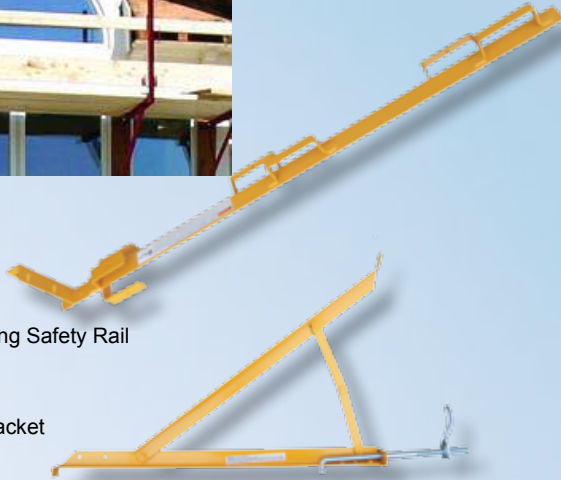

Staging Safety Rail
Staging Bracket

Side Wall Bracket Guardrail

- Steel construction
- Required when bracket is installed above 6' off the ground
- Provides installation of guardrail mid rail, and toe board

SW-Rail

Side Wall Bracket

- Rated for 2 workers per 8' section plus 75 lbs.
- Folds for compact storage and transportation

SW-Bracket

Parapet Anchor System

- Single point tie-off
- Easy to grip adjustment handles
- Safety pin allows for secure and simple adjustments
- Anchor can fit wall from 4" to 20" thick
- Can be used with shock absorbing lanyards or retractable lifelines
- Meets OSHA and ANSI requirement
- Weight 31 lbs.

I5171