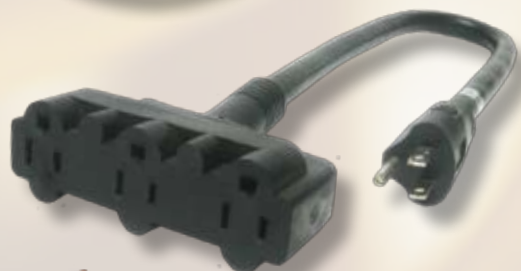

Guardrail System Post

Extension Cords

Single Tap Extension Cords

- 12/3 gauge with single tap

50 ft. Cord **508-E**
100 ft. Cord **509-E**

Triple Tap Extension Cords

- 12/3 gauge with triple tap

50 ft. Cord **3W-418**
100 ft. Cord **3W-419**

Heavy Duty 3-Way Power Block

- With surge protector

SURGEP

3-Way Power Block

- 12 gauge
- 2' length

Power-Block

3-Way Plug

- For 12 gauge cords

Lan-Rope

Sliding Rope Grab

- Fits 5/8" safety ropes
- Locks automatically when a fall occurs

RG-03

- With shock pack

SRG-Lanyard

Lanyard with Shock Pack

- In the event of a fall, the pack expands 3 1/2 ft. to reduce fall forces, while a back-up safety strap deploys for added fall protection
- Lightweight polyester webbing
- 6 ft. lanyard length
- (2) double-locking snap hooks
- Meets OSHA and ANSI standards
- Retail Poly bagged