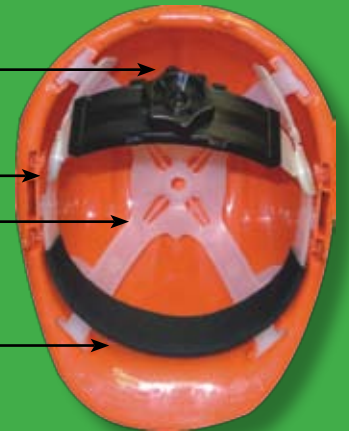

Protective Face Shield

- Heavy duty plastic shield
- Ratchet adjustment fit all sizes

FS-10

Ratchet suspension features easy turn knob

Adjustable hinged to fit low on the nape of the neck

4-point comfortable impact absorbing suspension

Removable, washable and replaceable cushioned brow pad that absorbs moisture