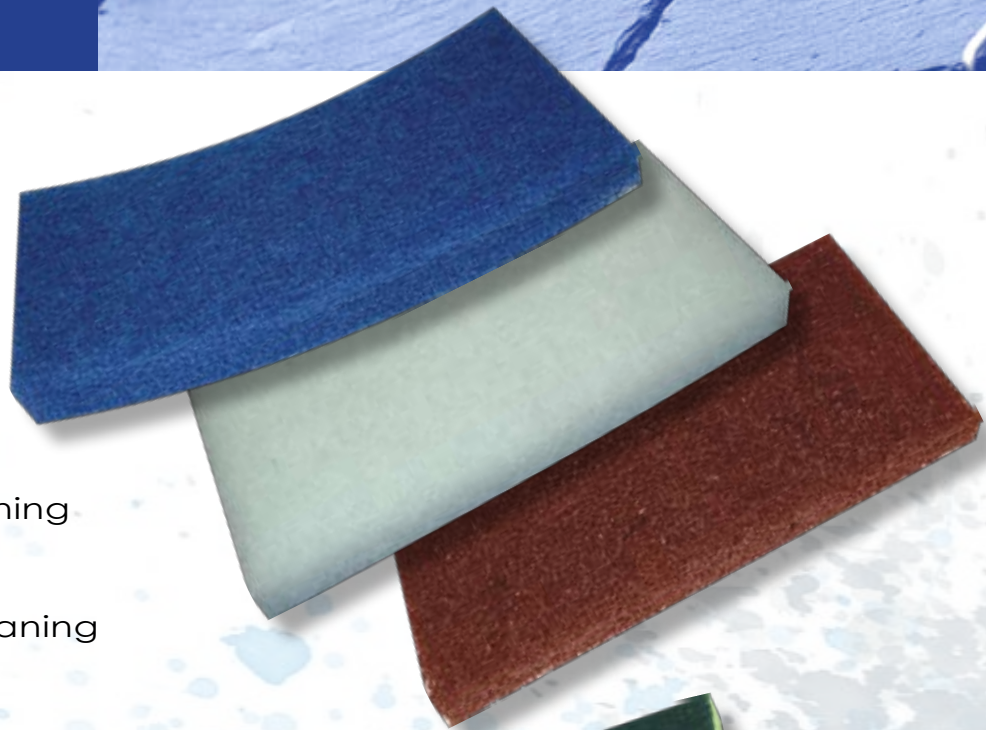

Scrubbing Pads 10" X 4½" X ¾"

Blue pads for medium to harsh cleaning

Bluepad

White pads for light cleaning

Whitepad

Brown pads for harsh cleaning

Brownpad

Scrubbing EPDM Sponge

- 6" X 4¼" X 1¼" EPDM sponge between scrub pads

Sponge-EPDM