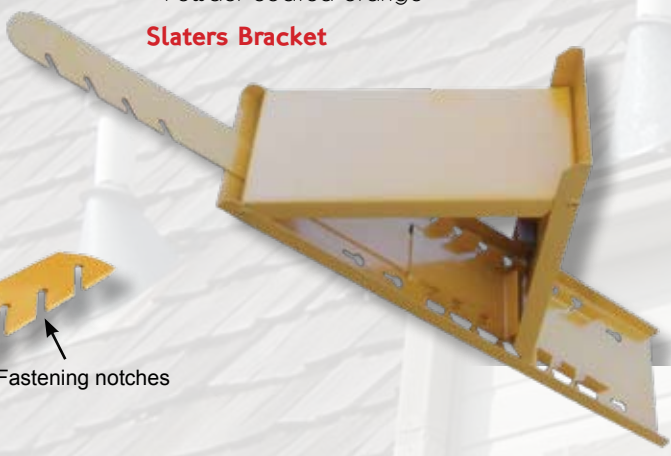

Slaters Roof Bracket

- Features 6-position locking adjustments
- Constructed of heavy duty steel
- Powder coated orange

Slaters Bracket