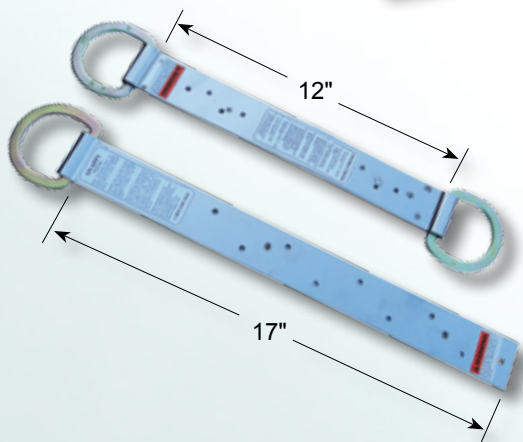

Permanent Roof Peak Anchor

- Stainless steel
- D-Rings
- Meets OSHA requirement

Double D anchor
Single D anchor