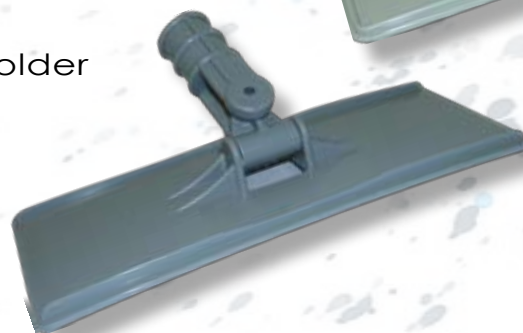

10" Swivel Scrubbing Pad Holder

- Use with threaded handle when cleaning
- Handles sold on page 13 (H60MT)

Swivelholder