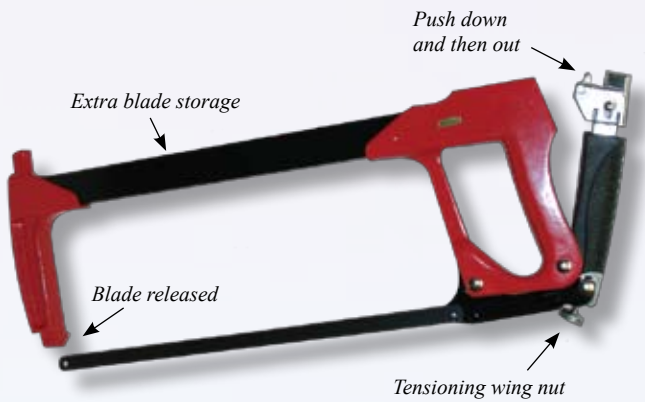

Super Heavy Duty Hacksaw

- With quick release blade change
- Cushioned grip handle
- Extra blade can be stored in top bar
- Blade can be positioned for 55° or 90° cutting

H-2015

Premium Heavy Duty Hacksaw